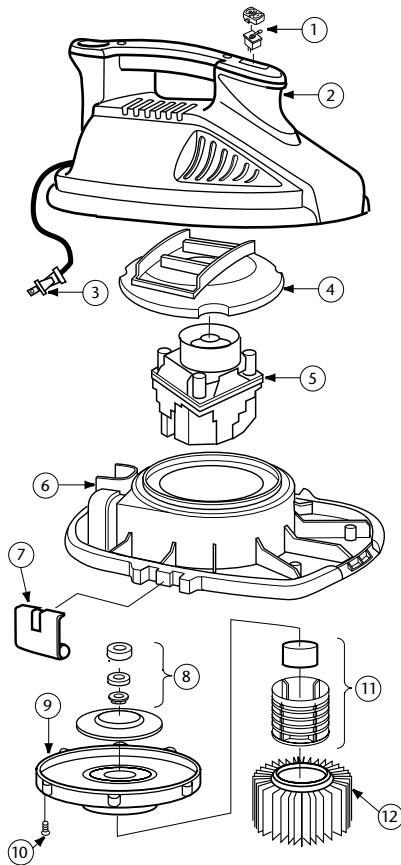

PROGUARD 4 PORTABLE PARTS

No.	Product Name	Qty	List Price
1	510224 Switch and Switch Cover	1 ea.	\$ 3.79
2	510225 Motor Cover and Top Handle	1 ea.	30.08
3	829719-4 Cord Assembly	1 ea.	10.34
4	830519 Exhaust Duct	1 ea.	2.70
5	509776-19 Motor Assembly	1 ea.	54.65
6	830520-2 Lid	1 ea.	35.20
7	826387 Tank Latch	1 ea.	.63
8	510124 Blower Wheel, Washer, Spacer, Nut	1 ea.	2.05
9	832656-1 Plate Collector	1 ea.	2.70
10	820563-4 Screw, Type AB #10 x 3/4"	1 ea.	.05
11	510108 Filter Cage and Float Assembly	1 ea.	4.52
12	107178 Qwik Lock Fine Dust Cartridge Filter	1 ea.	18.85
13	510106 Tank (with Inlet)	1 ea.	10.45
14	510109 Casters	4/pk	5.78
15	831337-6 Premium Hose Assembly	1 ea.	40.79
16	830098 Diffuser	1 ea.	4.99
17	107182 Intercept Micro Filter Bag (optional)	3/pk	18.00